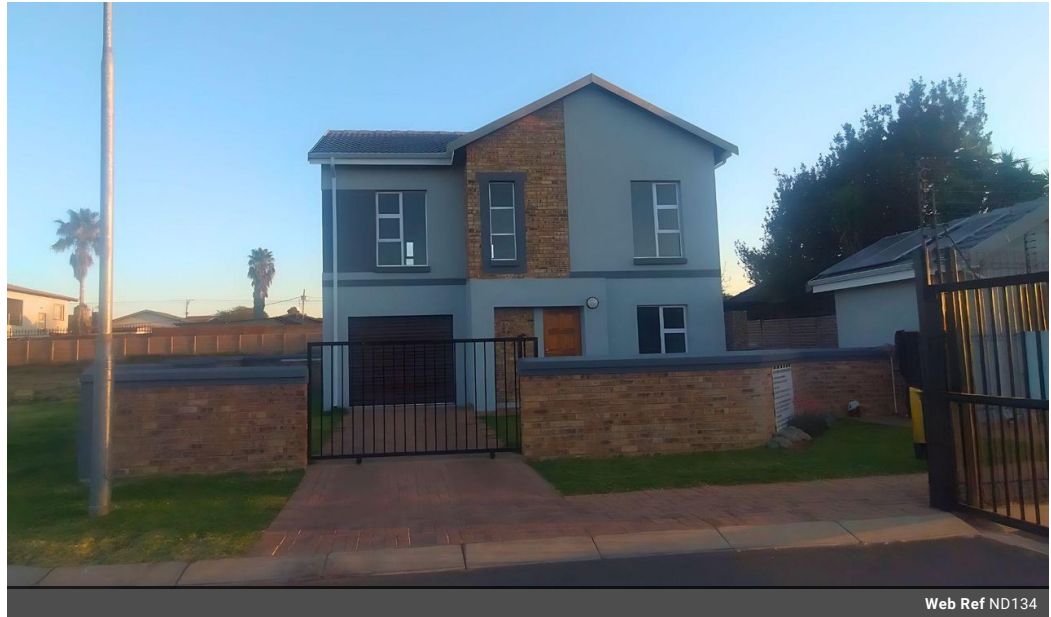

Khathi Mahlare
0686414835
khathi003@gmail.com

Contact Head Office

083 5646860

43 Main Rd
Meredale
Johannesburg

Web Ref ND134

Bella Donna

Houses (29)
From R1,339,000
Size from 84m² to 169m²

Affordable Housing Development in Roseacre