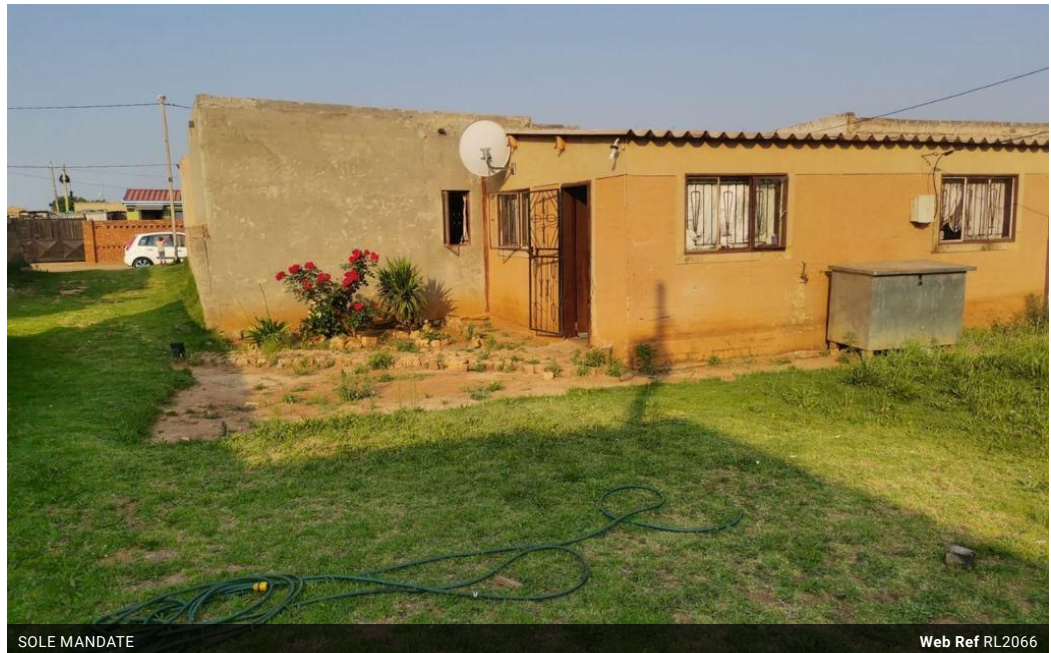

Sidwell Segalwe
083 383 1822
sidwell@snooksestates.co.za

Contact Head Office

083 5646860

43 Main Rd
Meredale
Johannesburg

SOLE MANDATE

Web Ref RL2066

R350,000

Monthly Bond Repayment R3,612.66
Calculated over 20 years at 11% with no deposit.

Transfer Costs R16,346.00   **Bond Costs** R11,560.00
These calculations are only a guide. Please ask your conveyancer for exact calculations.

1 Bedroom House For Sale In Braamfischerville Phase 2

1 bedroom
Open Kitchen/lounge
Toilet
264 square meters

Features

Pets Allowed		Yes			
Interior		Exterior		Sizes	
Bedrooms	1	Pool	No	Land Size	264m²
Bathrooms	1				
Kitchens	1				
Recep. Rooms	1				
Furnished	No