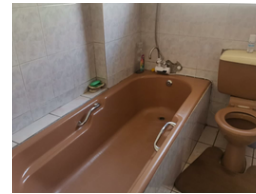

Sidwell Segalwe
083 383 1822
sidwell@snooksestates.co.za

Contact Head Office

083 5646860

43 Main Rd
Meredale
Johannesburg

SOLE MANDATE

Web Ref RL2022

R750,000

Monthly Bond Repayment R7,741.41
Calculated over 20 years at 11% with no deposit.

Transfer Costs R25,898.00   **Bond Costs** R19,565.00

These calculations are only a guide. Please ask your conveyancer for exact calculations.

2   1

2 Bedrooms House For Sale In Meadowlands

- 2 bedrooms
- Lounge
- Dining.
- Kitchen
- Full bathroom
- Outside toilet
- 2 entrances
- 180 square meters
- Walled

Features

Pets Allowed	Yes		
Interior		Exterior	
Bedrooms	2	Pool	No
Bathrooms	1		
Recep. Rooms	2