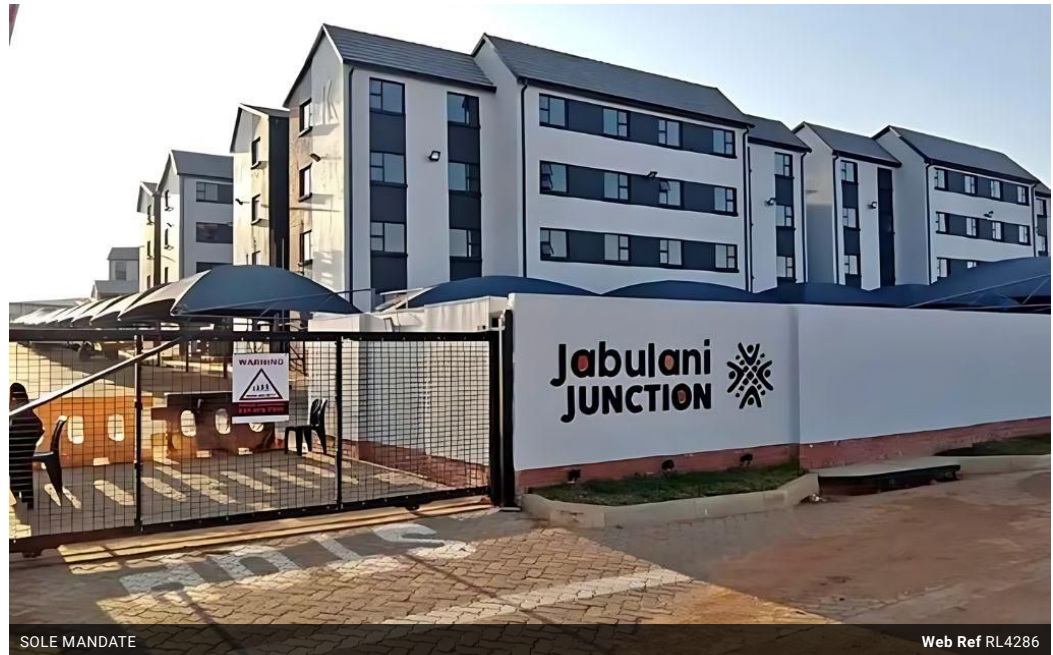

**Levy Dikotla**  
073 725 1152  
dikotla@snooksestates.co.za

Contact Head Office

083 5646860

43 Main Rd  
Meredale  
Johannesburg

SOLE MANDATE

Web Ref RL4286

R6,500 pm

Lease Period 12 months  
Annual Escalation -