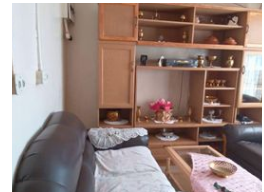

Nomonde Mda
0659980227
nomonde@snooksestates.co.za

Contact Head Office

083 5646860

43 Main Rd
Meredale
Johannesburg

SOLE MANDATE

Web Ref RL4293

R4,200 pm

Lease Period 12 months
Annual Escalation -

Availability Immediately

Deposit R4,200

2 1

2 Bedroom House To Rent In Naledi (Deposit & Admin Fee Required)

Features:

2 Bedrooms:
Comfortable and spacious.

Combined Shower and Toilet:
Modern bathroom facilities.

Lounge:
A cosy area for relaxation and family time.

Fitted Kitchen:
It is equipped with modern fittings and fixtures for your convenience.

Parking:
Ample space available for parking.

Availahilitv

Features

Interior

Bedrooms	2
Bathrooms	1
Kitchens	1
Recep. Rooms	1
Furnished	No

Exterior

Security	Yes
Pool	No