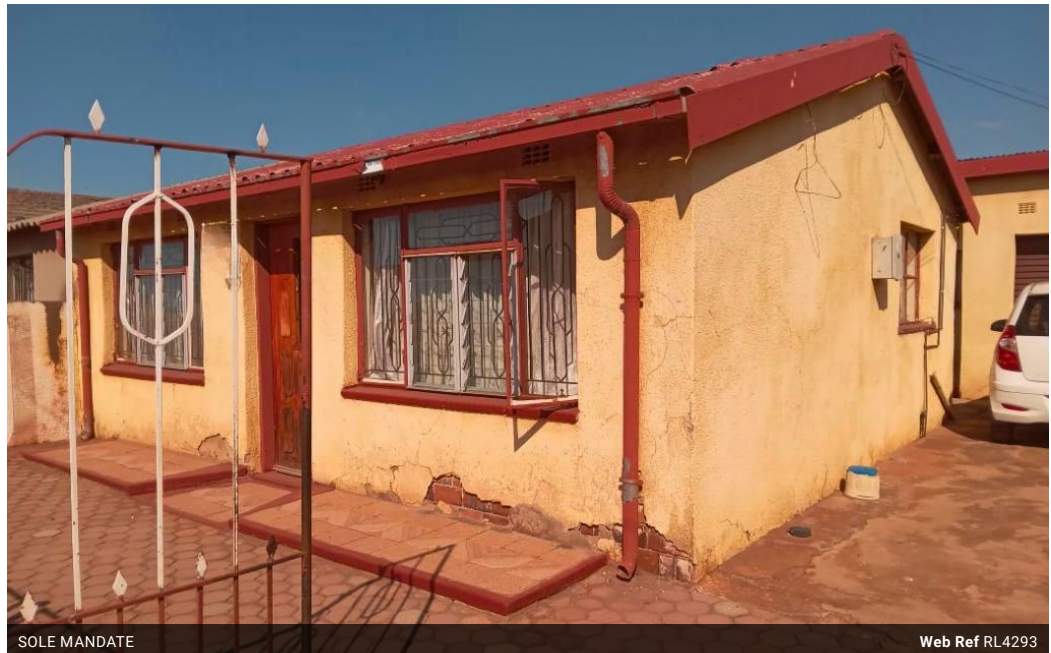

Nomonde Mda
0659980227
nomonde@snooksestates.co.za

Contact Head Office

083 5646860

43 Main Rd
Meredale
Johannesburg