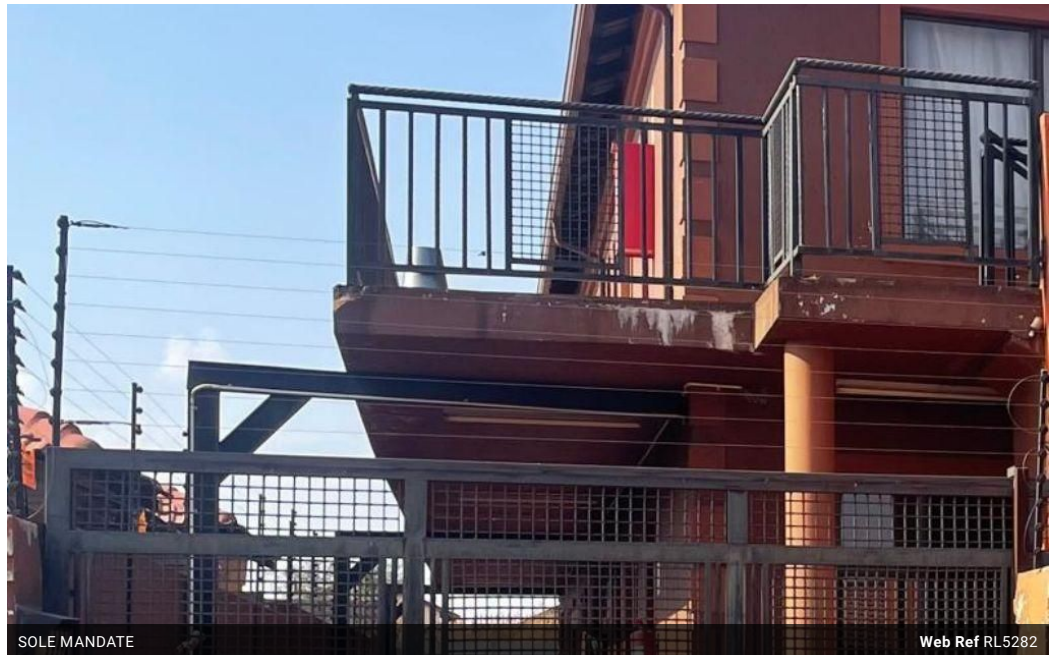

Department Ngobeni
0734879672
department@snooksestates.co.za

Contact Head Office

083 5646860

43 Main Rd
Meredale
Johannesburg

SOLE MANDATE

Web Ref RL5282

R1,900 pm

Lease Period 12 months   Availability Immediately   Deposit R1,900
Annual Escalation -

10 Vacant 1 Bedroom Units To Rent In Protea Glen Ext 14 (Deposit and Admin Fee Rquired)

Toilet, shower and bath for sharing

DSTV port

Parking area, FREE unlimited WIFI

Intercom

Electric fences all round

Remote controlled access.

Walking distance from many amenities i.e shopping Mall, Schools, Churches, filling stations & All types of Public transport.

Features

Interior		Exterior	
Bedrooms	1	Carports / Parkings	1
Bathrooms	1	Security	Yes
Kitchens	1	Pool	Yes
Furnished	No